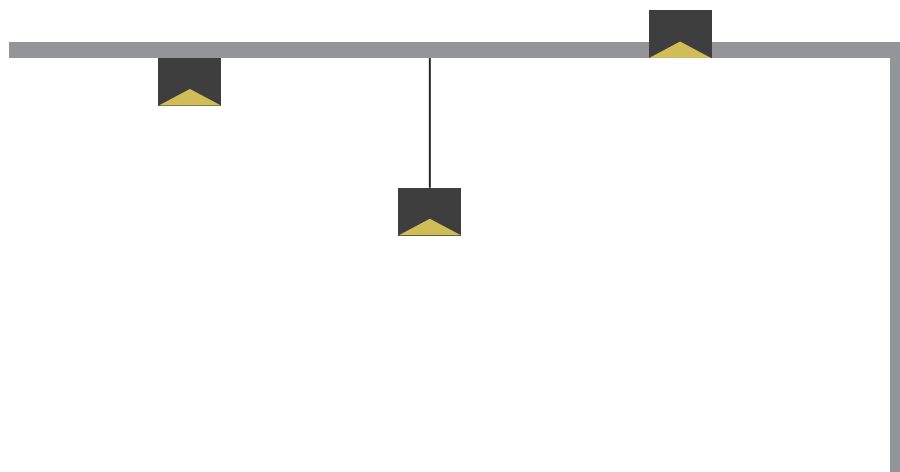

Mounting types: