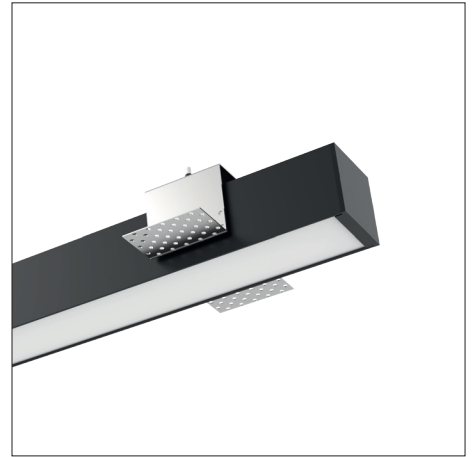

PROLINE 45 FLAT

Linear luminaire made of extruded aluminum profile. High luminous efficacy, low glare UGR<19 lens optics. Direct lighting type. Top quality SMD LED modules with colour consistency MacAdams ≤ 3 , extensive portfolio of lumen ranges, CCTs and spectra. Variety of drivers: standard EVG on/off, DALI and wireless controlled as MasterConnect or Casambi on request. Built-in or remote, wireless occupancy & daylight sensor available to allow significant energy savings and wireless connectivity. Mounting type: surface mounted, suspended or trimless recessed. Standard colour RAL 9003S, any other colour from basic RAL range available at no extra cost. Variety of beam angles, lumen outputs and drivers allows to use this luminaire in different types of lighting projects. Wide selection of standard lengths. End caps included, suspension wires / power cables (for suspended type) or TR mounting brackets (for TR version) to be ordered separately. Bespoke lengths and shapes of lighting lines available on request.

XCS wireless switch

MCS wireless daylight&occ sensor

XC daylight&occ sensor

Basic dimensions

PROLINE 45 FLAT

PREMIUM1 UGR<19 lens

PREMIUM2 UGR<19 lens

Trimless mounting available for all types

Optional spot lamps between lenses

BM black matt / WM white matt lens shade

BM black matt / WM white matt lens shade

All PROLINE type luminaires can be made to measure as single lighting lines or lighting systems in different sizes and shapes. Please contact our sales team for details.