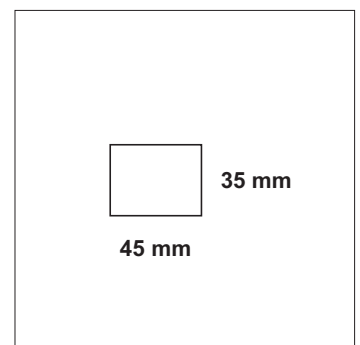

Basic dimensions