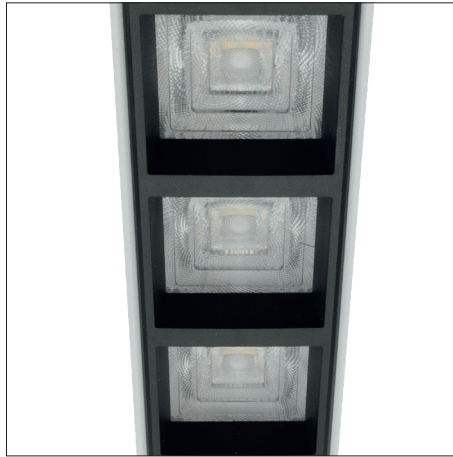

PREMIUM2 UGR<19 lens